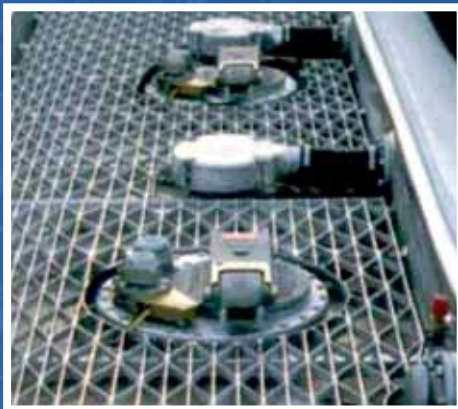

Order your safety platforms, ladders and walkways from YORGRIP ready made to FIT, saving time in your Production and adding value for your customers with an Industry recognised quality product.

**TRACTOR CATWALK UNITS**  
Designed to give maximum grip for driver safety. Prevent falls between chassis rails by filling the gap. Steps for access either side are available.

## Yorgrip Retractable Handrails and ladders

The YORGRIP name has long been a recognised mark of quality throughout the Tanker Manufacturing Industry.

Yorgrip Aluminium walkway Panels are custom made to your exact specifications. The built in gripped edge offers maximum grip for safety, and the open grid design gives lightness with built in strength. The open construction qualities of Yorgrip allow the free flow of air in heat vulnerable areas. In a factory environment, Yorgrip panels can be used for a wide range of applications and individual systems can be constructed to suit your site. Yorgrip panels can also be manufactured without the gripped edge.